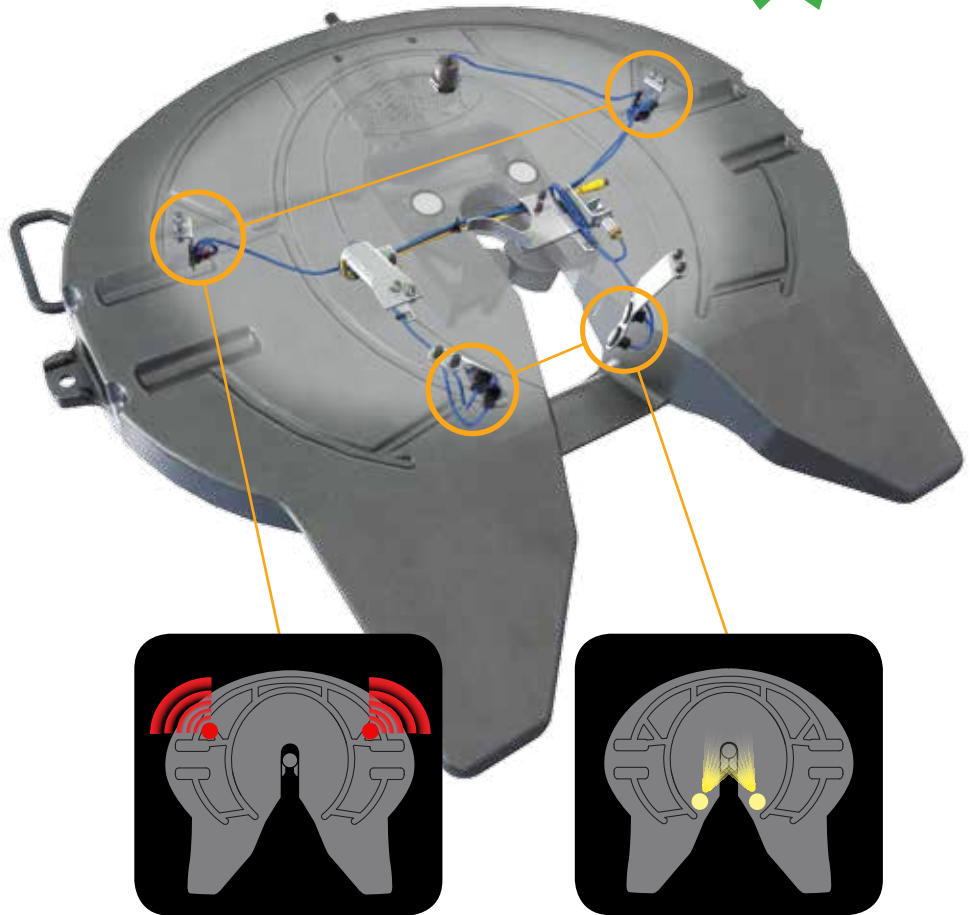

- A failed coupling attempt triggers flashing red warning lights, alerting drivers to hazards before they happen.
- A successful coupling turns on high-intensity inspection lamps in the fifth wheel throat, making lock inspection easier and more reliable.

The HOLLAND ELI-te™ Fifth Wheel Coupling Assistant helps drivers GET IT RIGHT.

FAILED MODE
Red Flashing Warning Lights

SUCCESS MODE
Bright Lock Inspection Lights

Drivers no longer need to guess on the success of the couple. ELI-te™ prevents potential mistakes before they happen.

*The HOLLAND
ELI-te™
Fifth Wheel
Coupling
Assistant
helps drivers
GET IT RIGHT!*

SUCCESSFUL COUPLING – A successful couple triggers high-intensity white LED lights, strategically aimed at the kingpin and lock for enhanced visibility during the inspection process, especially in poor weather and low-light conditions.

Robust Electrical Components: Sealed One-Piece Harness, Long Life LED Lights, Durable Sensors, Steel Encased Logic Module and Power Cable with Connector.

NOTE: Contact your sales representative for additional top plates equipped with ELI-te™